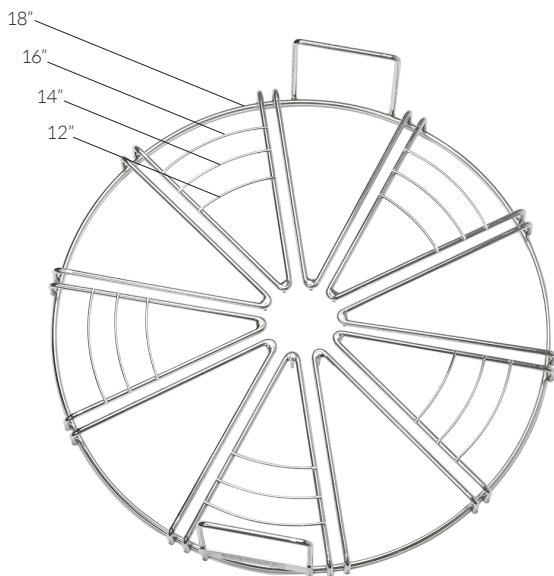

## Equal Slices Everytime

Quickly cut equal pizza slices with our patented Equaslice™ cutting guide. Place over your pie, insert your roller cutter between the grooves and cut.

**EQUASLICE™**  
Pizza Cutting  
Guide

### Up to 18" Pies

Consistent and even slices everytime. Designed to slice 18" pizzas or smaller. Custom sizes available upon request.

12 slices - EQ1812

10 Slices - EQ1810

8 Slices - EQ188

6 Slices - EQ186