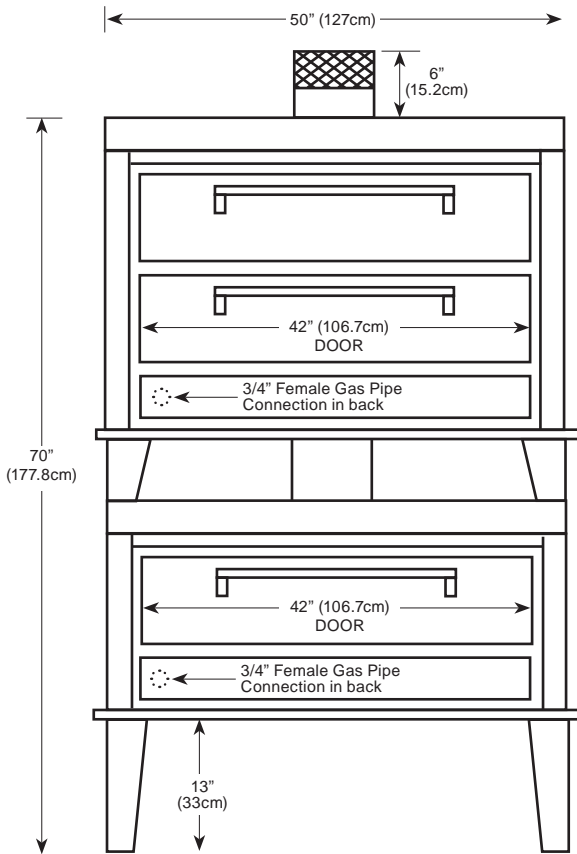

MAXIMIZER

Gas Bake & Roast Ovens

MODEL CW41/CW61P

Gas Bake/Roast Ovens can be combined with gas Pizza Ovens to meet your specific needs. Contact Peerless for details.

**FRONT VIEW
CW41/CW61P**