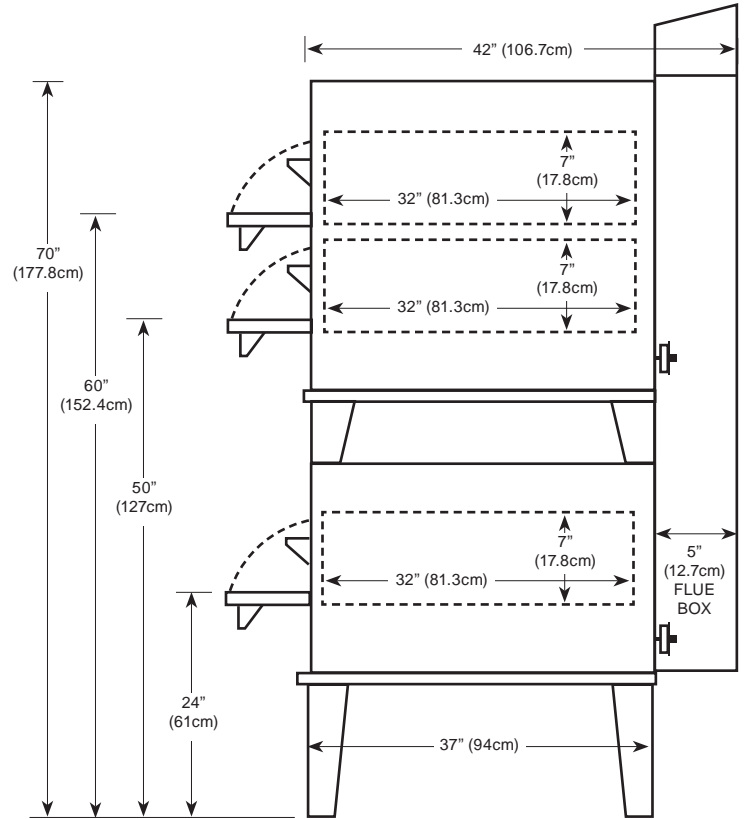

MAXIMIZER

Gas Bake & Roast Ovens

MODEL CW41/CW61P

Gas Bake/Roast Ovens can be combined with gas Pizza Ovens to meet your specific needs. Contact Peerless for details.

**FRONT VIEW
CW41/CW61P**

**SIDE VIEW
CW41/CW61P**

Floor space	50" (127cm) wide x 42" (106.7cm) deep* x 70" (177.8cm) high
Shelf size	42" (106.7cm) wide x 32" (81.3cm) deep x 7" (17.8cm) high
Shipping weight	1150 lbs (521.6kg)
Capacity CW41P	Six 12" pizzas or four 16" pizzas
Capacity CW61P	Twelve 12" pizzas or eight 16" pizzas
Gas	Maximum 60,000 BTU input each (2)
Maximum opening required for installation: 31" * Handle adds 2.5"(6.4cm) to depth	