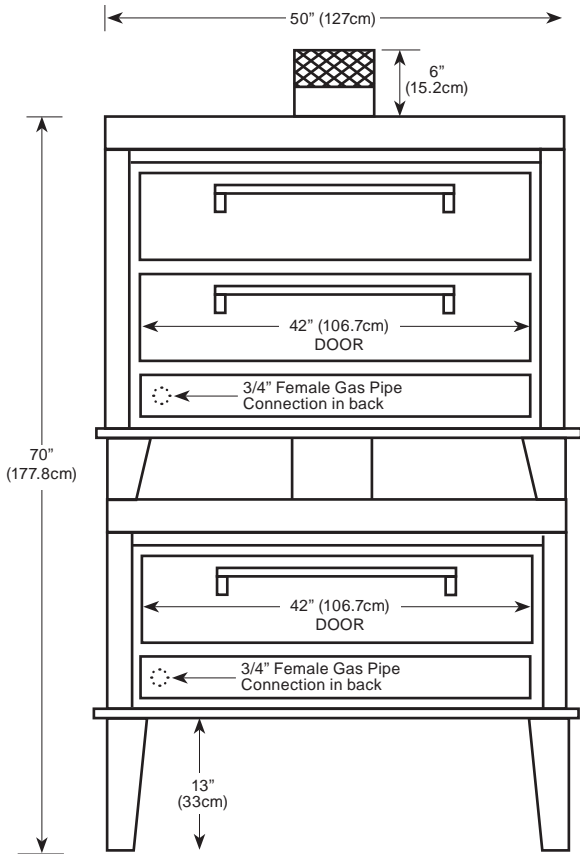

### MODEL CW41/CW61B

Gas Bake/Roast Ovens can be combined with gas Pizza Ovens to meet your specific needs. Contact Peerless for details.

**FRONT VIEW  
CW41/CW61B**

**SIDE VIEW  
CW41/CW61B**

Floor space	50" (127cm) wide x 42" (106.7cm) deep* x 70" (177.8cm) high
Shelf size	42" (106.7cm) wide x 32" (81.3cm) deep x 7" (17.8cm) high
Shipping weight	1150 lbs (521.6kg)
Capacity CW41B	Two 18"x26" bun pans per section
Capacity CW61B	Four 18"x26" bun pans per section
Gas	Maximum 60,000 BTU input each (2)
Maximum opening required for installation:	31" * Handle adds 2.5"(6.4cm) to depth