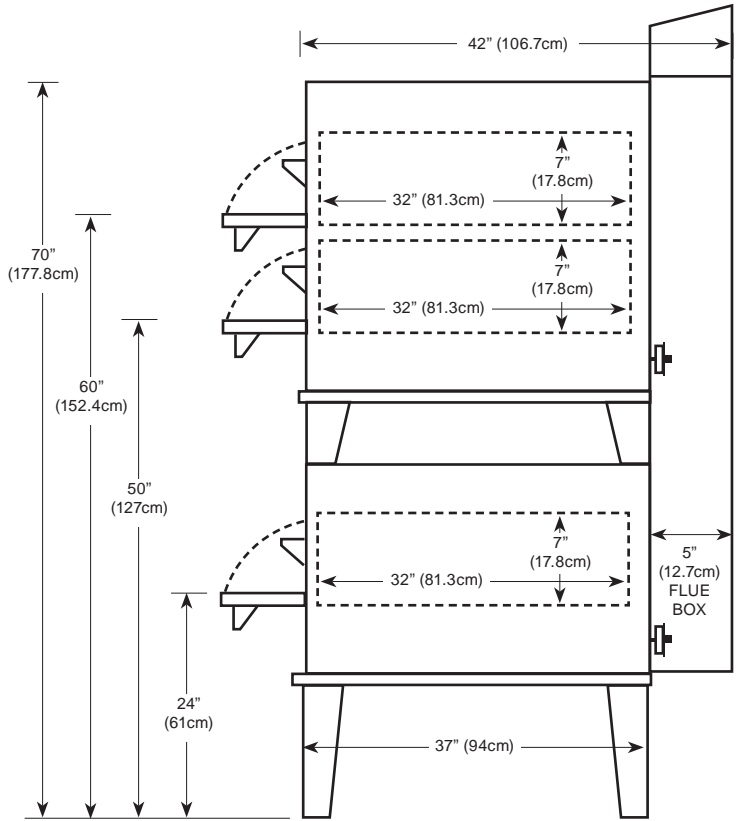

### MODEL CW41/CW61B

Gas Bake/Roast Ovens can be combined with gas Pizza Ovens to meet your specific needs. Contact Peerless for details.

**FRONT VIEW  
CW41/CW61B**

**SIDE VIEW  
CW41/CW61B**

Floor space	50" (127cm) wide x 42" (106.7cm) deep* x 70" (177.8cm) high
Shelf size	42" (106.7cm) wide x 32" (81.3cm) deep x 7" (17.8cm) high
Shipping weight	1150 lbs (521.6kg)
Capacity CW41B	Two 18"x26" bun pans per section
Capacity CW61B	Four 18"x26" bun pans per section
Gas	Maximum 60,000 BTU input each (2)
Maximum opening required for installation:	31" * Handle adds 2.5"(6.4cm) to depth